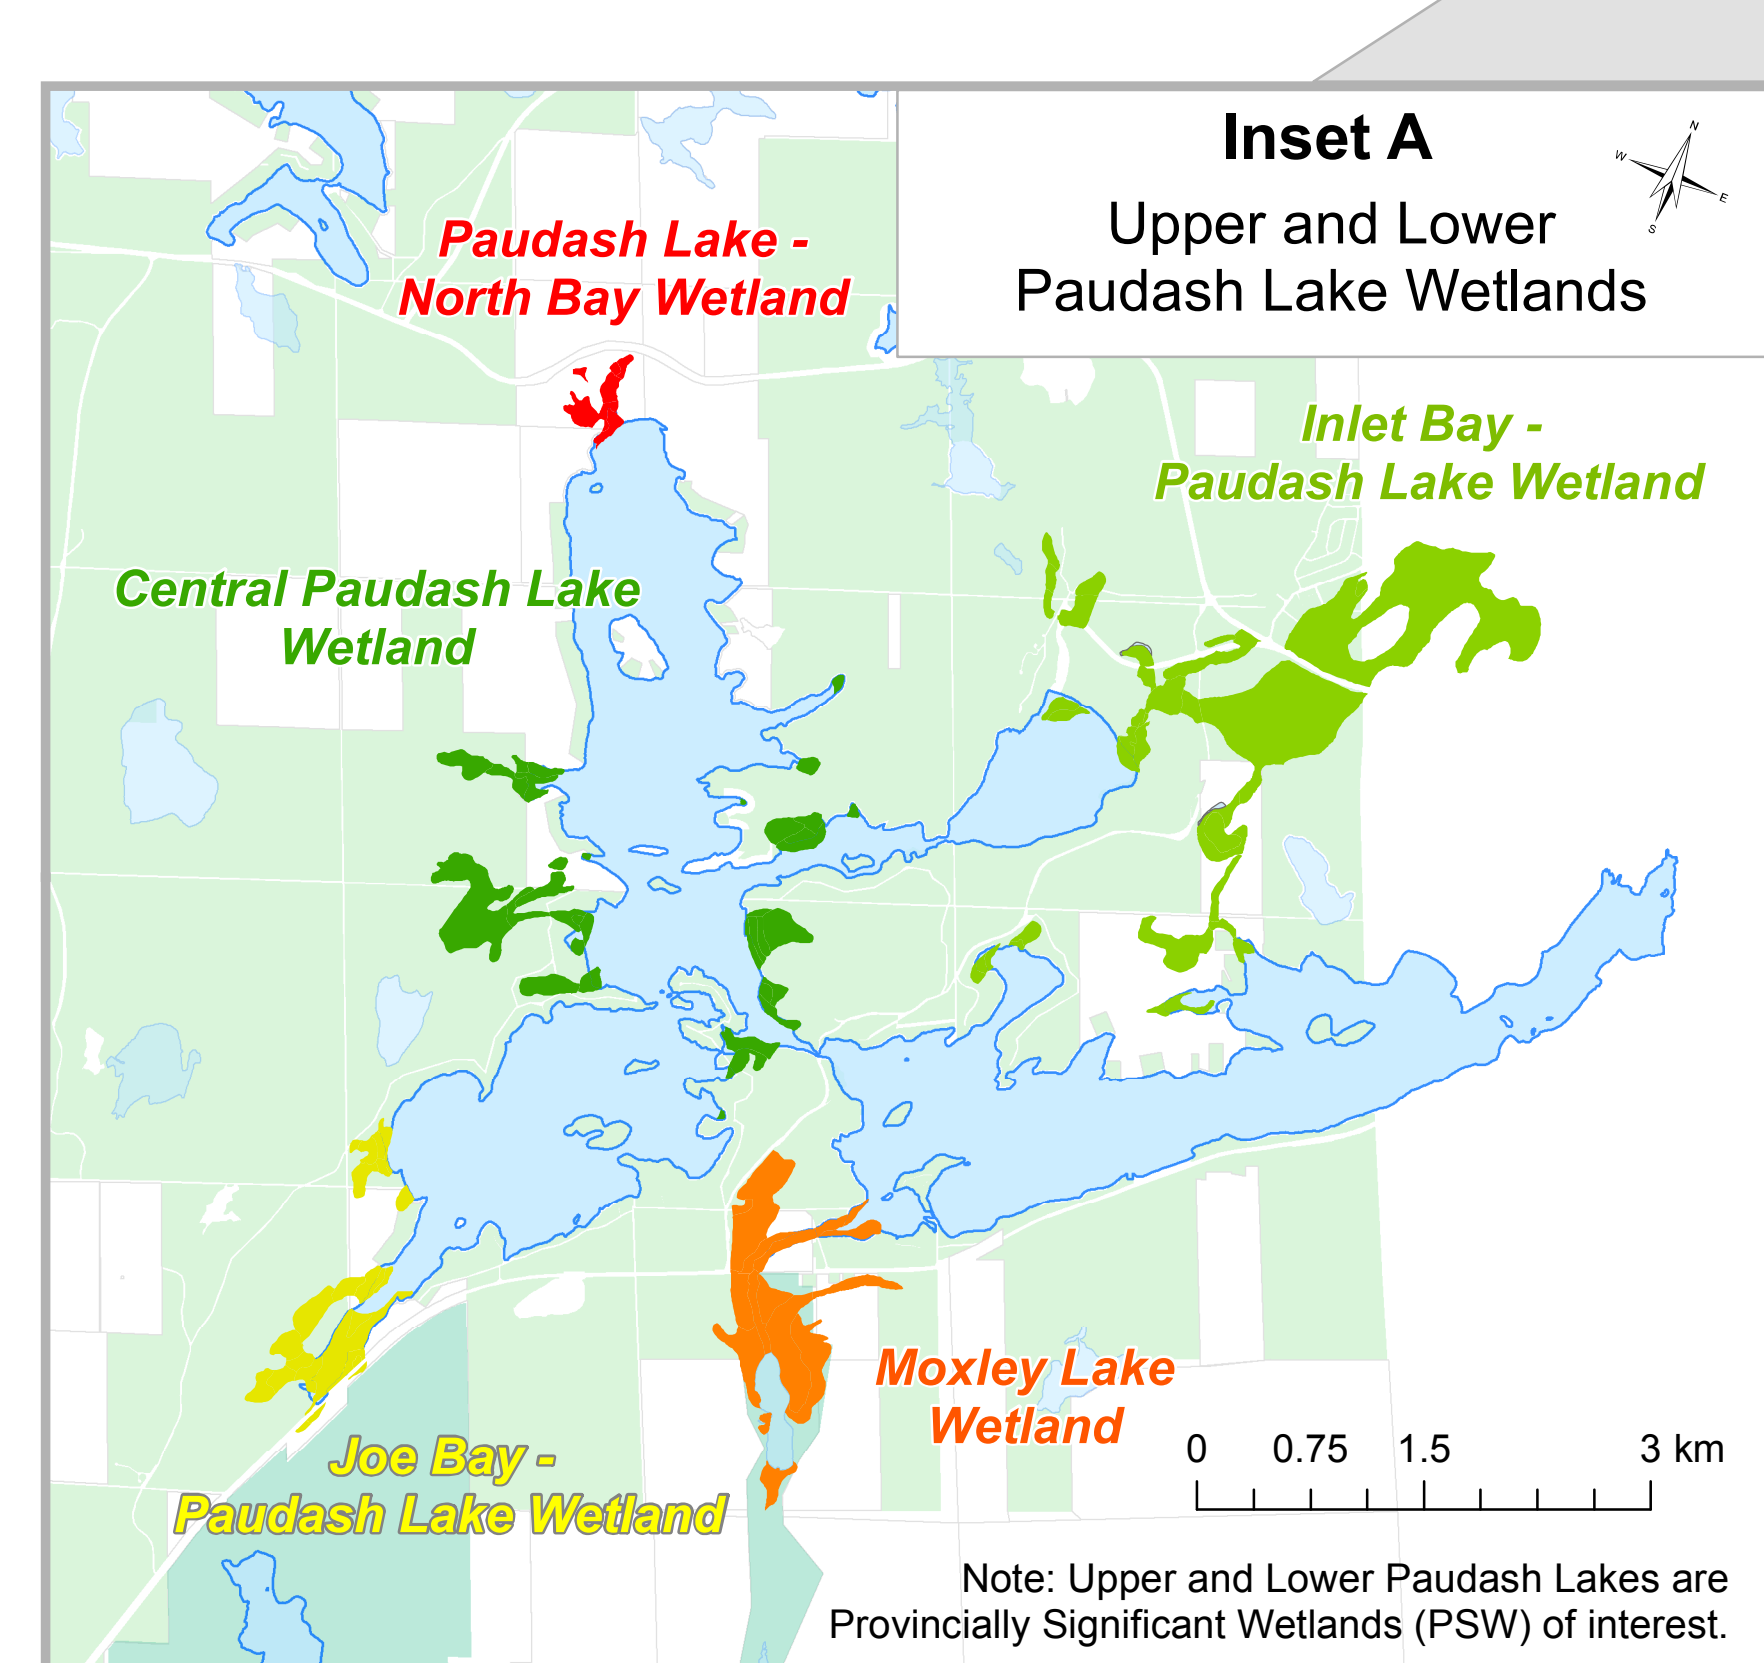

Designed and Produced by the County of Haliburton

Sources:
Ministry of Natural Resources
County of Haliburton

Copyright by the County of Haliburton, Minden, Ontario, 2017.
This publication may not be reproduced in any form, in part or in whole, without written permission.
Published by the County of Haliburton, 2017.

Official Plan - Schedule A Land Use

Prepared by: County of Haliburton,
Planning and GIS Department

Legend

- Communities
- Provincial Highways
- County Roads

Settlement Areas

- Urban
- Rural
- Provincially Significant Wetlands
- Municipal Boundary
- Lakes
- Provincial Parks
- Rural Land
- Crown Land